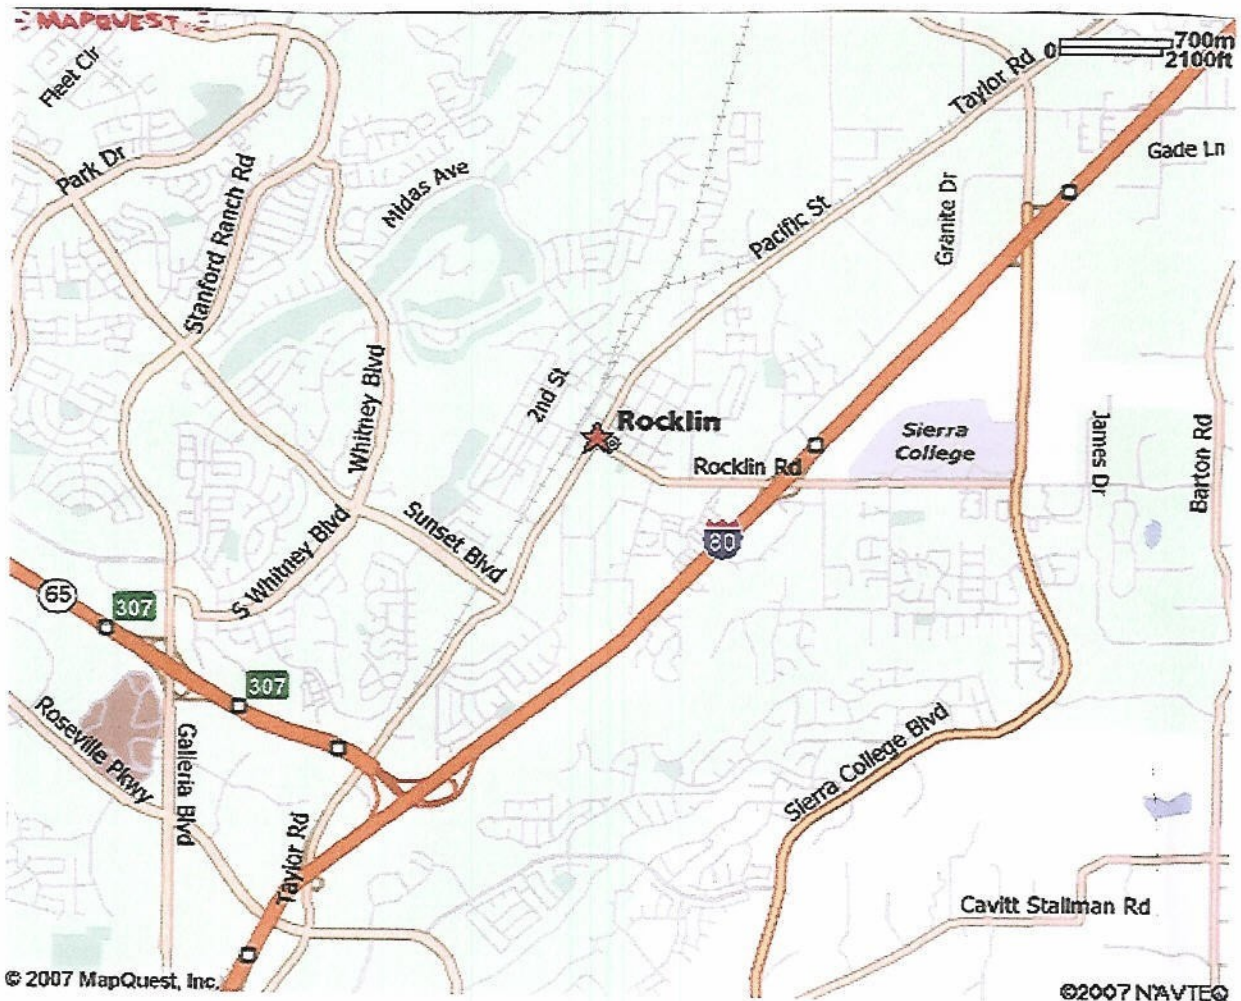

**ANIMAL DERMATOLOGY
& ALLERGY**

Map and Driving Directions
Animal Dermatology & Allergy
5175 Pacific St. Suite B
Rocklin, Ca. 95677
Ph. 916-632-2400
Fax. 916-632-2401

Animal Dermatology & Allergy is located just east of Roseville Ca.

From Sacramento: Go East on I-80 toward Reno. Take the Rocklin Rd. exit and turn left (N) under the freeway. Proceed (.7) mile on Rocklin Rd. Our driveway is on Rocklin Rd. just past the Rocklin History Museum on the right. Look for our sign. (Corner of Rocklin Rd. and Pacific St.)

From Auburn/Reno: Go West on I-80 toward Sacramento. Take the Rocklin Rd. exit and turn right (S). Proceed (.7) miles on Rocklin Rd. Our driveway is on Rocklin Rd. Just past the Rocklin History Museum on the right. Look for our sign. (Corner of Rocklin Rd. and Pacific St.)